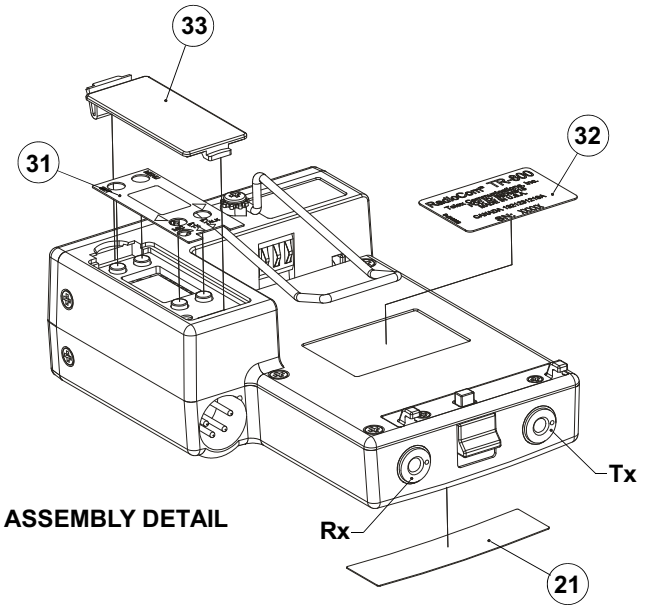

CABLE HOOK-UP DETAIL

CASE ASSEMBLY DETAIL

C6	Rx - YELLOW Tx - GREEN
A2	Rx - BLACK Tx - GREEN
B4	Rx - BLACK Tx - GREEN

DETAIL A
SCALE 3.0

FINAL CASE ASSEMBLY

TR-800 Illustrated Parts Breakdown