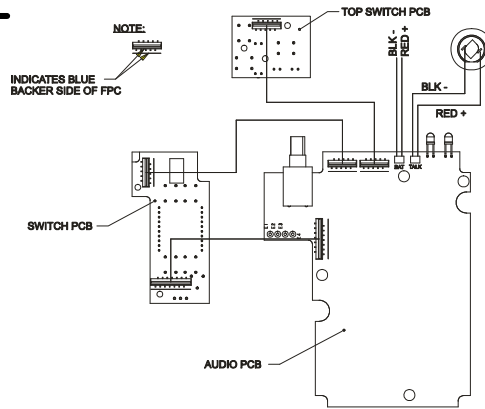

TEL: 519.371.7710
www.tescanada.com

FAX: 519.371.0813
info@tescanada.com

TR-800 Illustrated Parts Breakdown

2075 – 16th Ave. E.
Owen Sound, ON
Canada, N4K 5N3

TEL: 519.371.7710
www.tescanada.com

FAX: 519.371.0813
info@tescanada.com

CABLE HOOK-UP DETAIL

CASE ASSEMBLY DETAIL

C6	Rx - YELLOW Tx - GREEN
A2	Rx - BLACK Tx - GREEN
B4	Rx - BLACK Tx - GREEN

DETAIL A
SCALE 3.0

FINAL CASE ASSEMBLY

TR-800 Illustrated Parts Breakdown