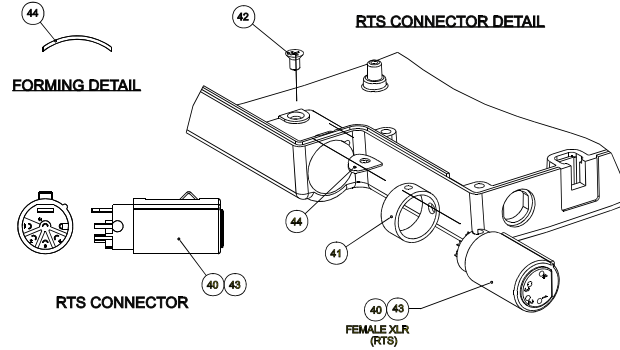

2075 – 16th Ave. E.
Owen Sound, ON
Canada, N4K 5N3

TEL: 519.371.7710
www.tescanada.com

FAX: 519.371.0813
info@tescanada.com

TR-800 Illustrated Parts Breakdown