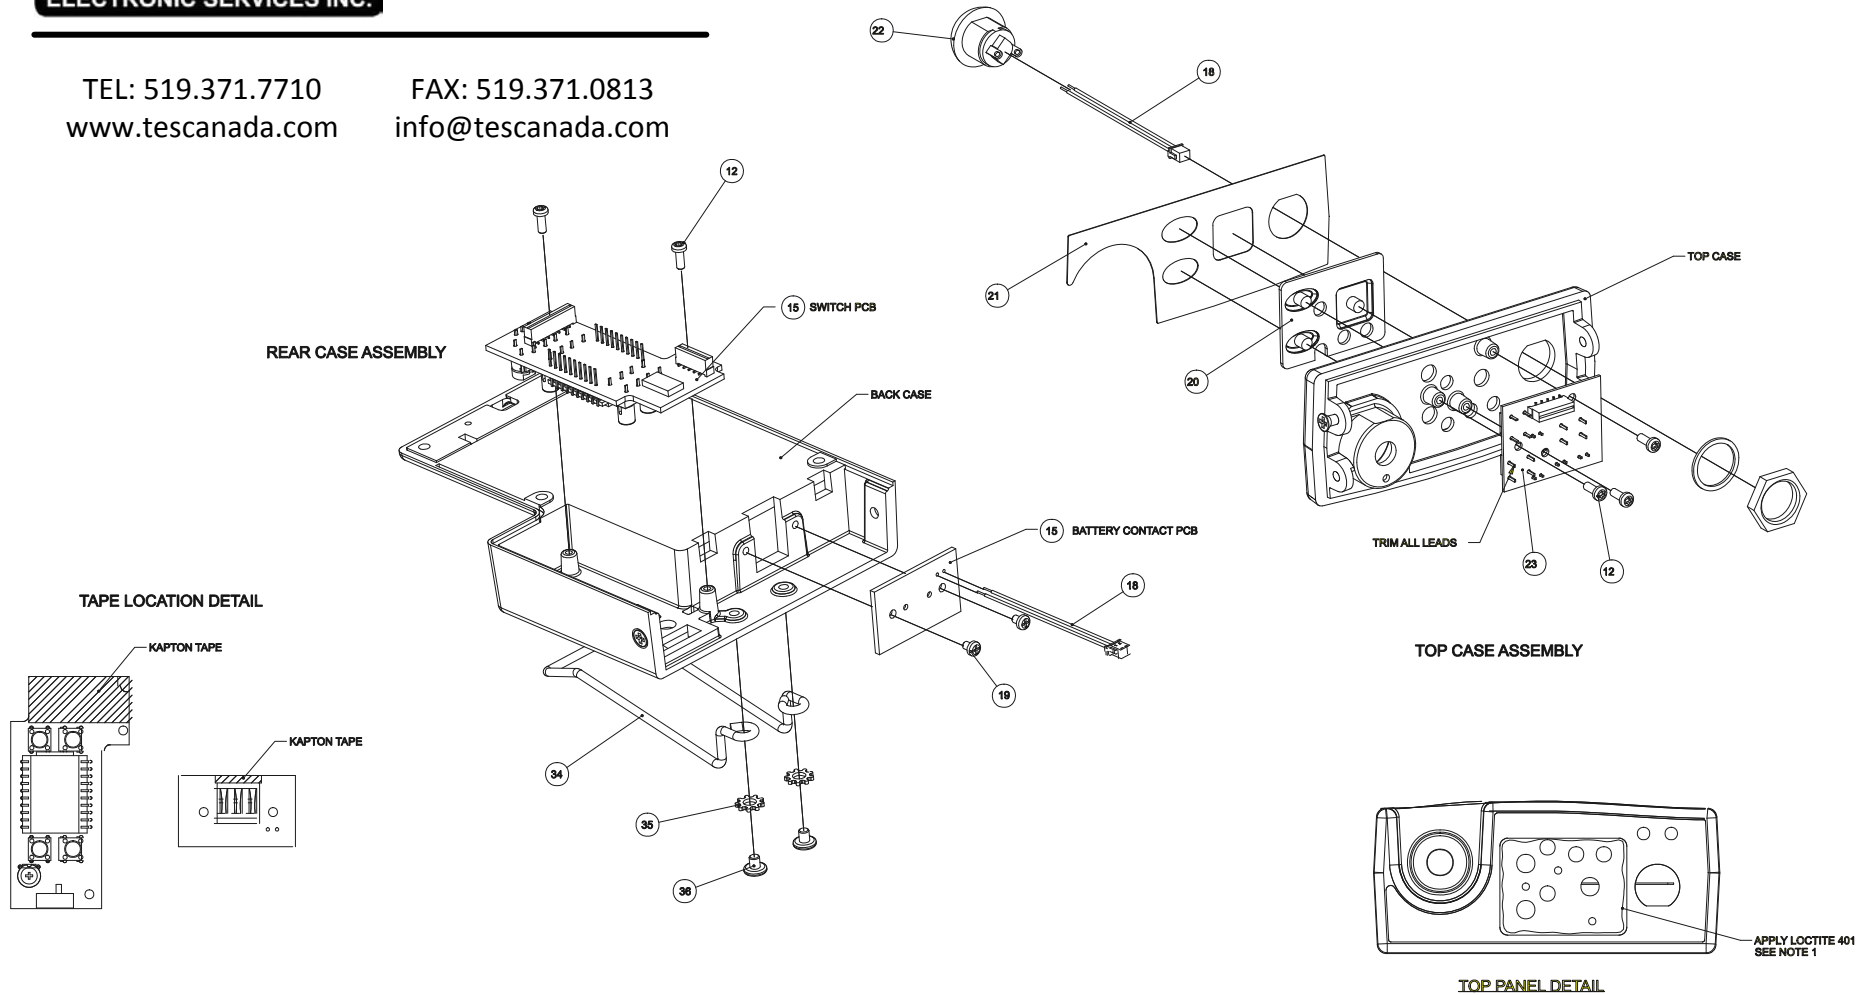

2075 – 16th Ave. E.
Owen Sound, ON
Canada, N4K 5N3

TEL: 519.371.7710
www.tescanada.com

FAX: 519.371.0813
info@tescanada.com

TR-800 Illustrated Parts Breakdown

2075 – 16th Ave. E.
Owen Sound, ON
Canada, N4K 5N3

TEL: 519.371.7710
www.tescanada.com

FAX: 519.371.0813
info@tescanada.com

TR-800 Illustrated Parts Breakdown

2075 – 16th Ave. E.
Owen Sound, ON
Canada, N4K 5N3

TEL: 519.371.7710
www.tescanada.com

FAX: 519.371.0813
info@tescanada.com

CABLE HOOK-UP DETAIL

CASE ASSEMBLY DETAIL

C6	Rx - YELLOW Tx - GREEN
A2	Rx - BLACK Tx - GREEN
B4	Rx - BLACK Tx - GREEN

DETAIL A
SCALE 3.0

FINAL CASE ASSEMBLY

TR-800 Illustrated Parts Breakdown