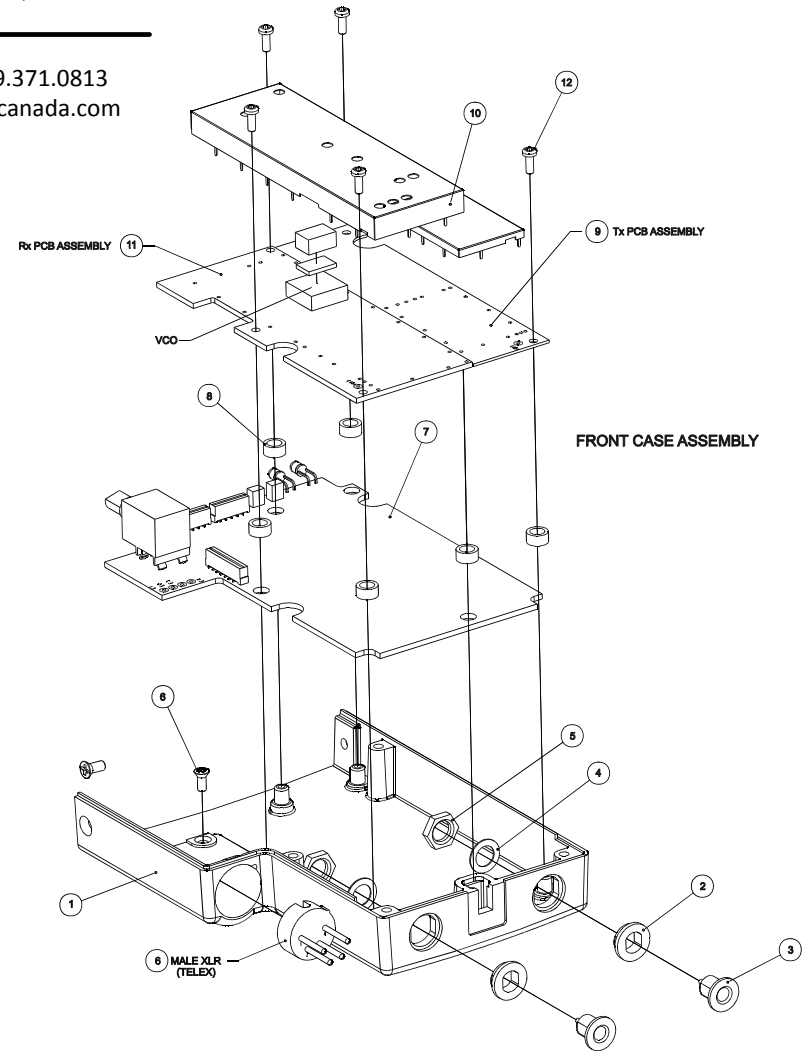

2075 – 16th Ave. E.
Owen Sound, ON
Canada, N4K 5N3

TEL: 519.371.7710
www.tescanada.com

FAX: 519.371.0813
info@tescanada.com

TR-800 Illustrated Parts Breakdown

2075 – 16th Ave. E.
Owen Sound, ON
Canada, N4K 5N3

TEL: 519.371.7710
www.tescanada.com

FAX: 519.371.0813
info@tescanada.com

TR-800 Illustrated Parts Breakdown

2075 – 16th Ave. E.
Owen Sound, ON
Canada, N4K 5N3

TEL: 519.371.7710
www.tescanada.com

FAX: 519.371.0813
info@tescanada.com

CABLE HOOK-UP DETAIL

CASE ASSEMBLY DETAIL

C6	Rx - YELLOW Tx - GREEN
A2	Rx - BLACK Tx - GREEN
B4	Rx - BLACK Tx - GREEN

DETAIL A
SCALE 3.0

FINAL CASE ASSEMBLY

TR-800 Illustrated Parts Breakdown