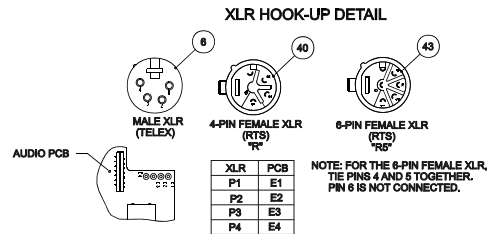

2075 – 16th Ave. E.
Owen Sound, ON
Canada, N4K 5N3

TEL: 519.371.7710
www.tescanada.com

FAX: 519.371.0813
info@tescanada.com

TR-800 Illustrated Parts Breakdown