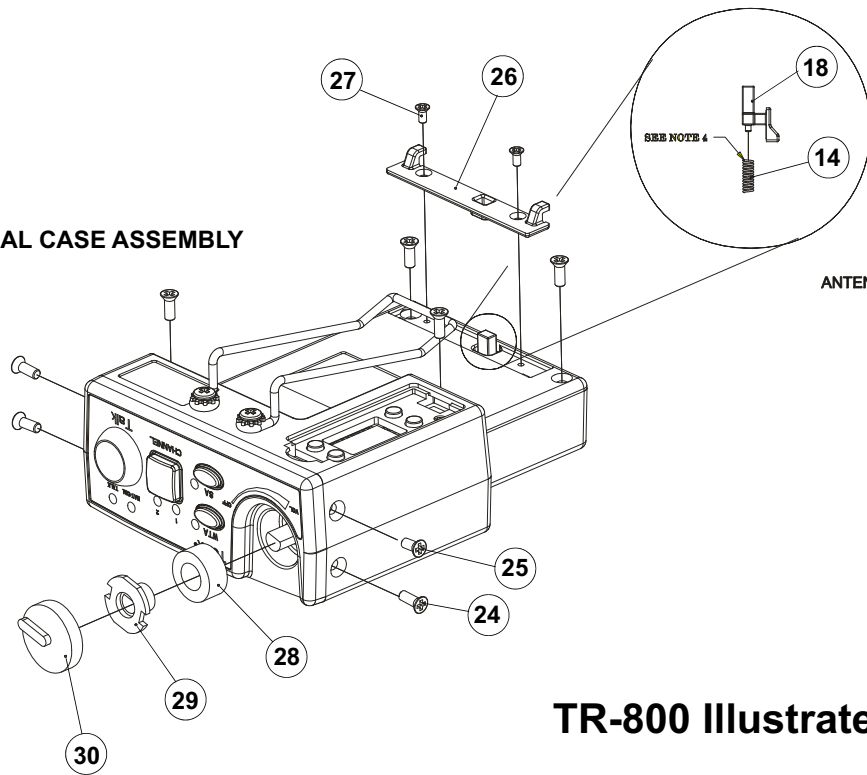

CABLE HOOK-UP DETAIL

CASE ASSEMBLY DETAIL

C6	Rx - YELLOW Tx - GREEN
A2	Rx - BLACK Tx - GREEN
B4	Rx - BLACK Tx - GREEN

DETAIL A
SCALE 3.0

FINAL CASE ASSEMBLY

TR-800 Illustrated Parts Breakdown