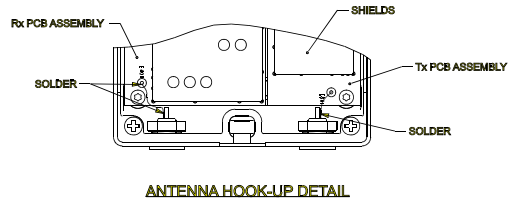

2075 – 16th Ave. E.
Owen Sound, ON
Canada, N4K 5N3

TEL: 519.371.7710
www.tescanada.com

FAX: 519.371.0813
info@tescanada.com

TR-800 Illustrated Parts Breakdown