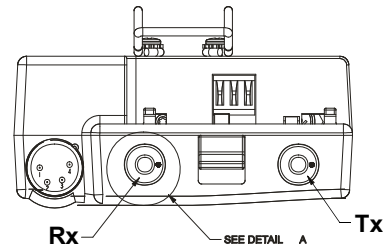

CABLE HOOK-UP DETAIL

CASE ASSEMBLY DETAIL

C6	Rx - YELLOW Tx - GREEN
A2	Rx - BLACK Tx - GREEN
B4	Rx - BLACK Tx - GREEN

DETAIL A
SCALE 3.0

FINAL CASE ASSEMBLY

TR-800 Illustrated Parts Breakdown